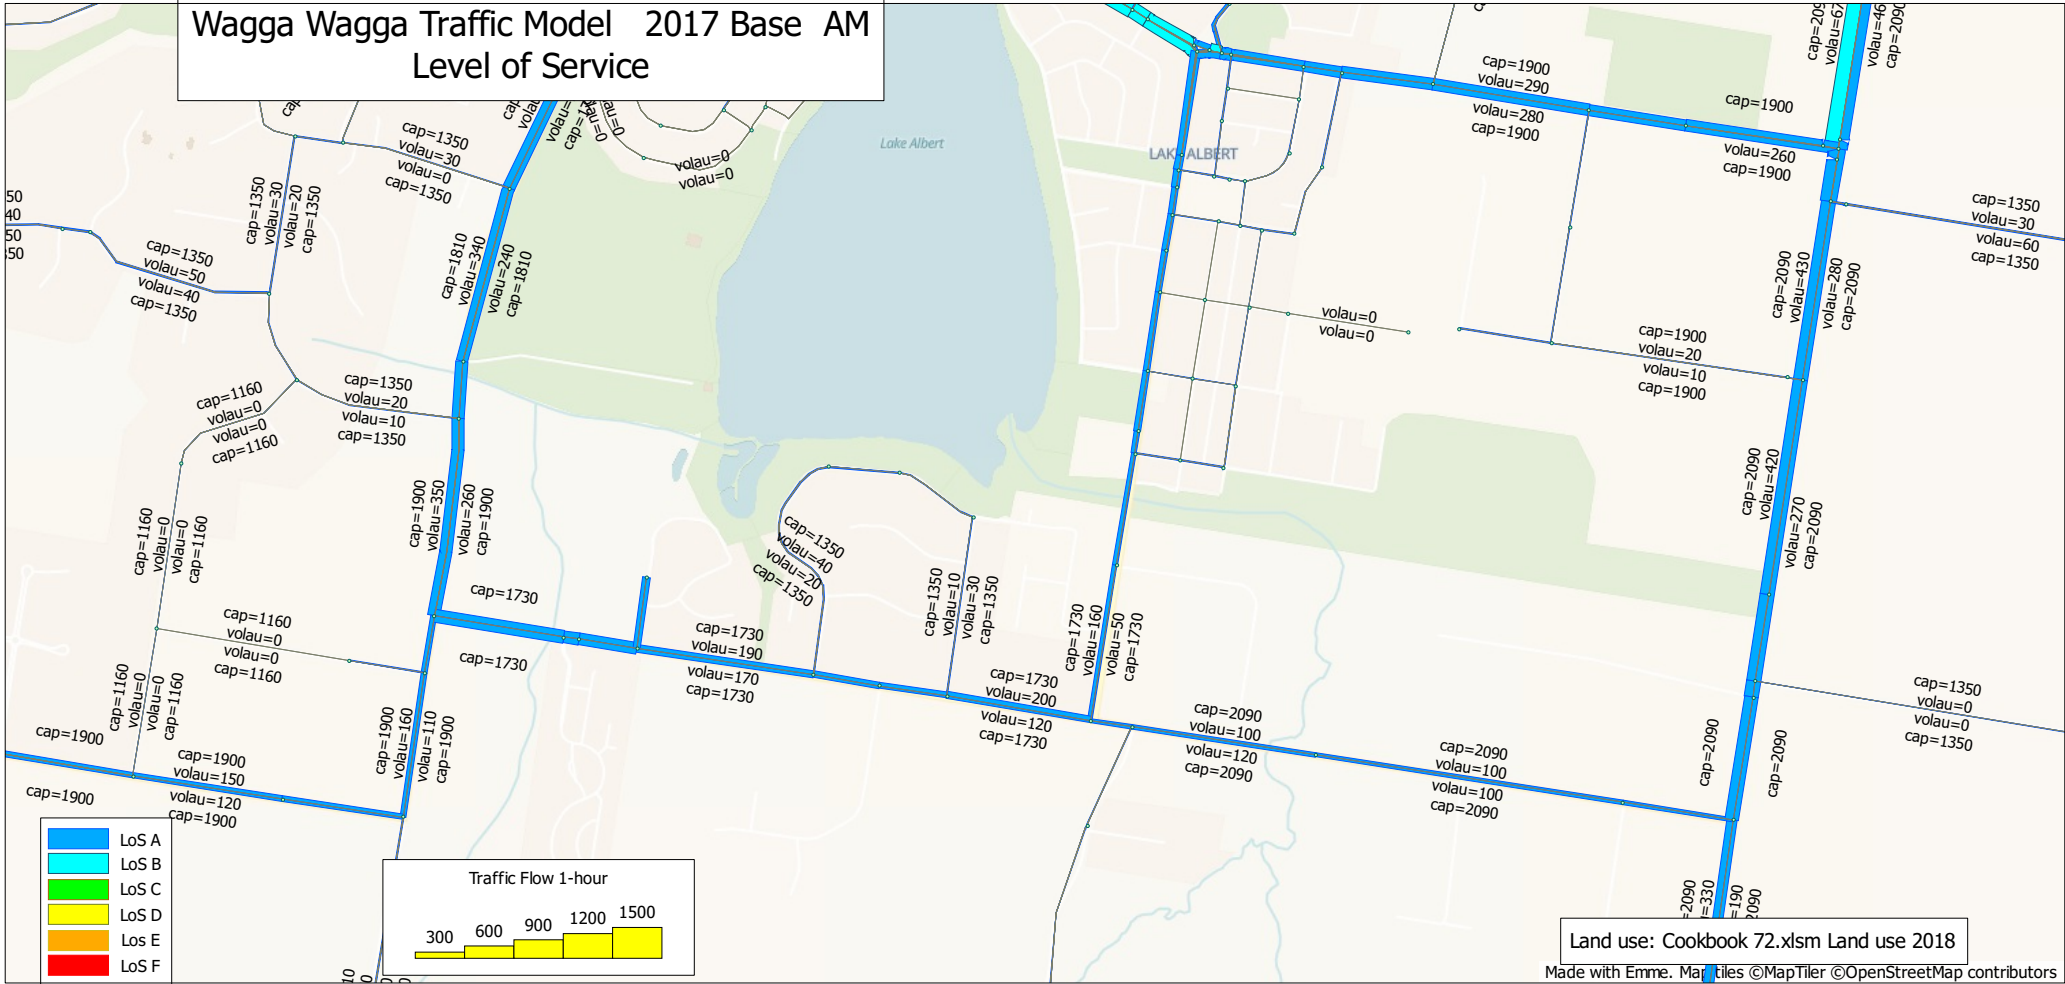

# Wagga Wagga Traffic Model 2017 Base AM Level of Service

Land use: Cookbook 72.xlsm Land use 2018

Made with Emme. Map tiles ©MapTiler ©OpenStreetMap contributors