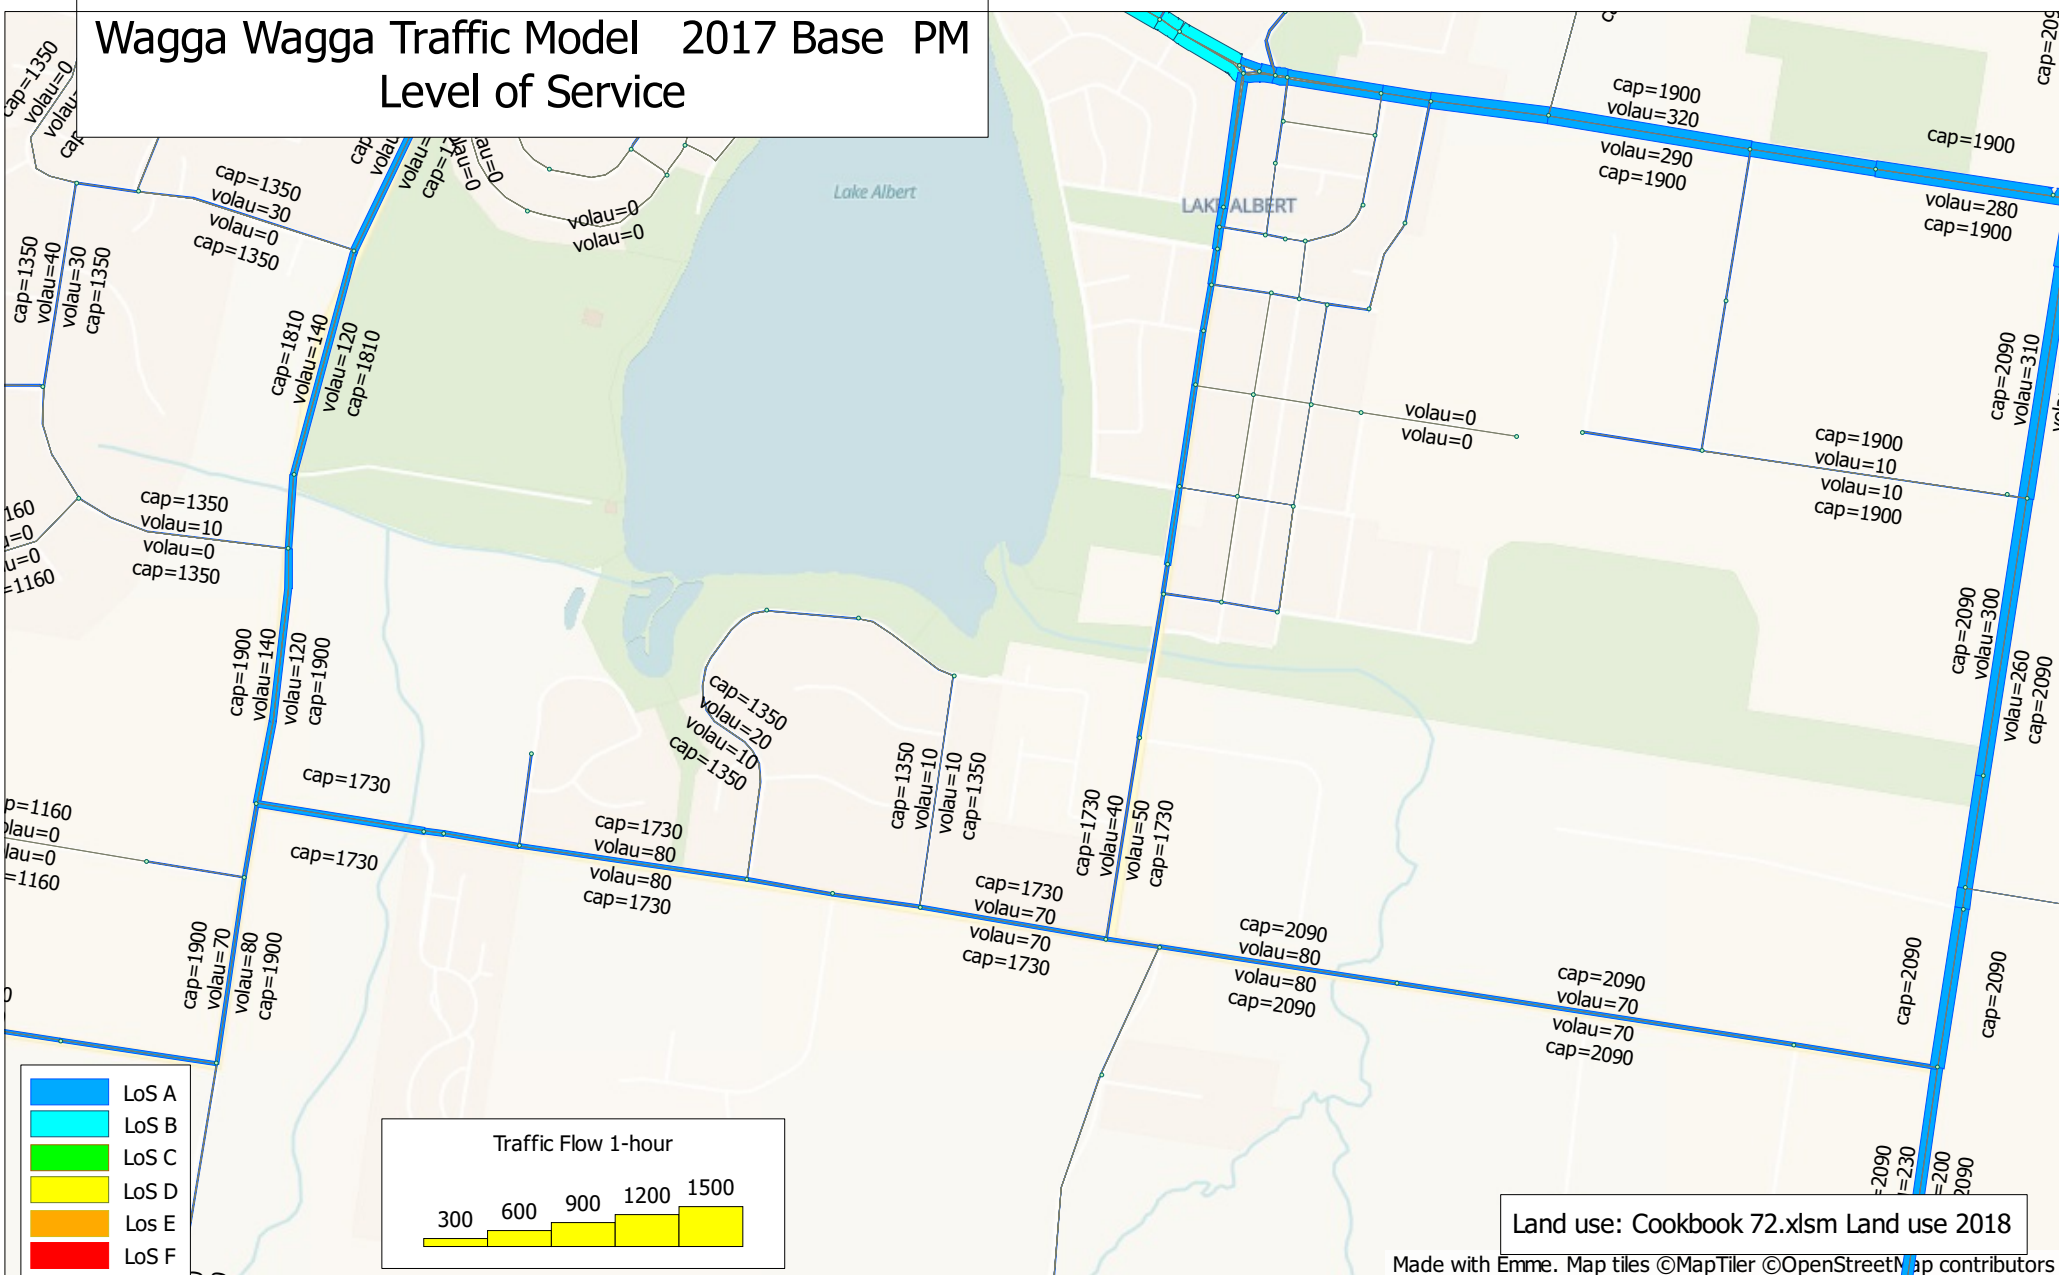

Wagga Wagga Traffic Model 2017 Base PM Level of Service

Land use: Cookbook 72.xlsm Land use 2018